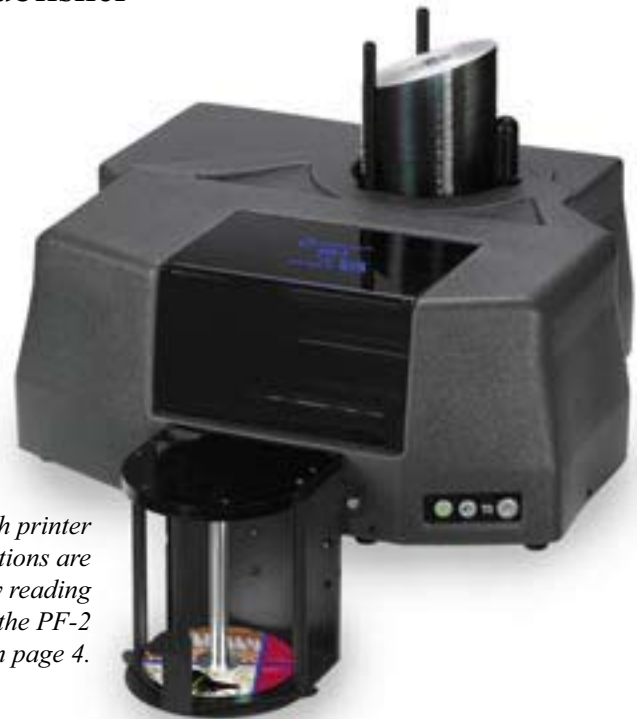

First there were the Print Factory and PF-2 Industrial Disc Printers. Then came the DX-2 Dual Drive Printer & Publisher.

Now you can get the benefits of both with the entry-level price tag of the DX-1! A single, **high-speed DVD/CD combo drive** and **robust software** make designing labels, printing, and burning discs a snap, but don't let the small size and ease of use fool you... The DX-1 is an all in one production package, controlled from your PC over a **single USB 2.0 cable** using the included software suite.

Now, you can:

- Create and submit multiple unique jobs simultaneously
- Print at up to 4800 dpi Resolution
- Burn at 16x (DVD) or 48x (CD)
- Load up to 100 Discs and walk away!

The DX-1 Disc Publisher is ideal for businesses and organizations requiring frequent short runs of discs. Churches, Schools, Small Office/Home Office, Sales and Marketing Departments, Videographers, and Recording Studios will benefit from its innovative design and low price point.

DX-1 DVD/CD Desktop Disc Publisher

More in-depth printer specifications are available by reading about the PF-2 printer on page 4.

Specifications:

Input Capacity: 100 Discs
Reliability: MTBF>10,000 Hours
MTTR<30 Minutes
Weight: 42 lbs.
Dimensions: 9"H x 24"D x 24" W